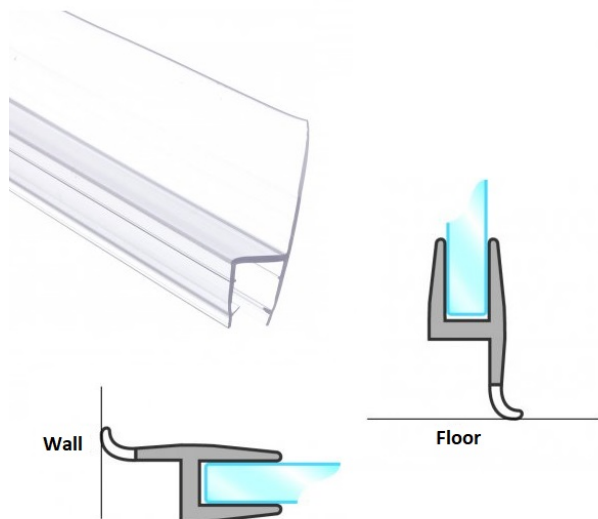

PRODUCT SHEET

Description:

PVC Seal Glass To Glass 180DG, S-5705, 2,5 Mtr, F/12mm Glas ,With 10mm Hard Fin & 6mm Soft Fin

Item number:

15.22.283-1

Units	Box	Carton	HS Code	Barcode
Pcs.	10	50	3925901000	 5704866443197