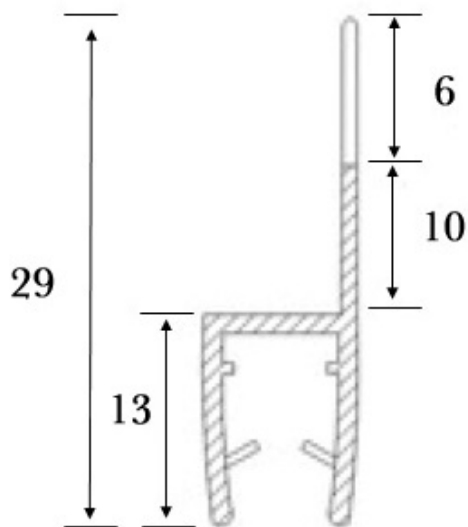

PRODUCT SHEET

Description:

PVC Seal Glass To Glass 180DG, S-5705, 2,5 Mtr, F/12mm Glas ,With 10mm Hard Fin & 6mm Soft Fin

Item number:

15.22.283-1

Units	Box	Carton	HS Code	Barcode
Pcs.	10	50	3925901000	 5704866443197